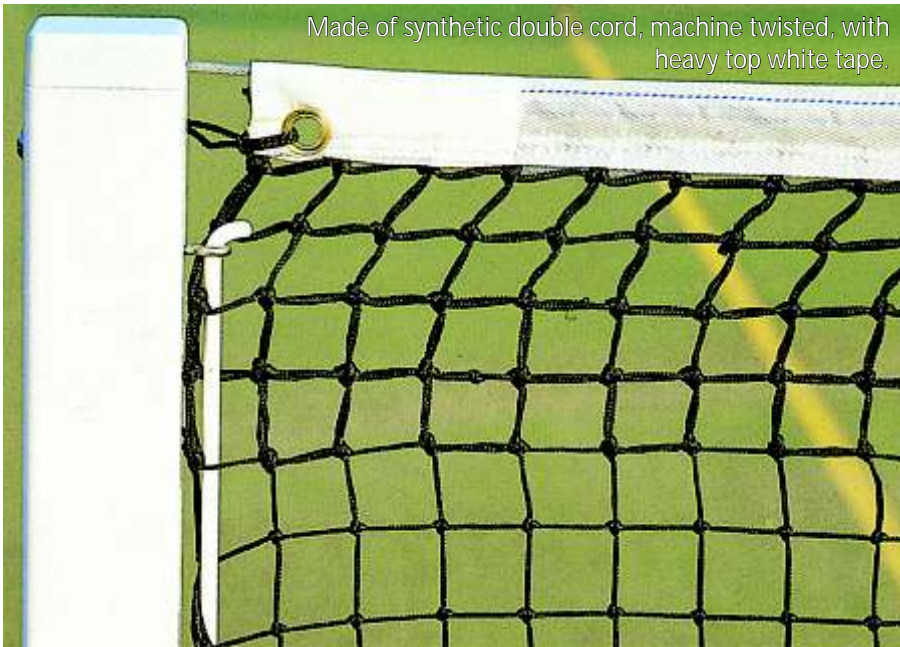

(ii) TP-3(b) 3" Square pipe upright.

Lawn Tennis

Lawn Tennis Court, Goal Posts, Nets & Accessories

Tennis Net TN - 1
Made of synthetic triple cord, machine twisted, with heavy duty top white tape.

Tennis Pole TP - 4
Official Tennis poles made of 3" square pipe inside special brass ratchet system for net tightening, with socket system.

Tennis Net TN - 2

Made of synthetic double cord, machine twisted, with heavy top white tape.

Tennis Pole TP - 5
Made of 3" square pipe, special metallic ratchet system for net tightening.
(I) TP 5(a) Fixed in ground.
(ii) TP 5(b) Socket base with removable upright.

Tennis Screen Synthetic TSS - 1

Made of synthetic water resistant cloth with synthetic white tape backing, holding on eyelets with dog hooks.

Size : 60 ft length x 10 ft height

Tennis Screen Cotton - TSC - 2

Made of cotton canvas cloth with synthetic white tape backing, holding on eyelets with dog hooks.

Size : 60 ft length x 10 ft height

Tennis Net Strap Tape TNST - 1

Made of high quality white synthetic tape with eyelets, hooks, tightners etc.