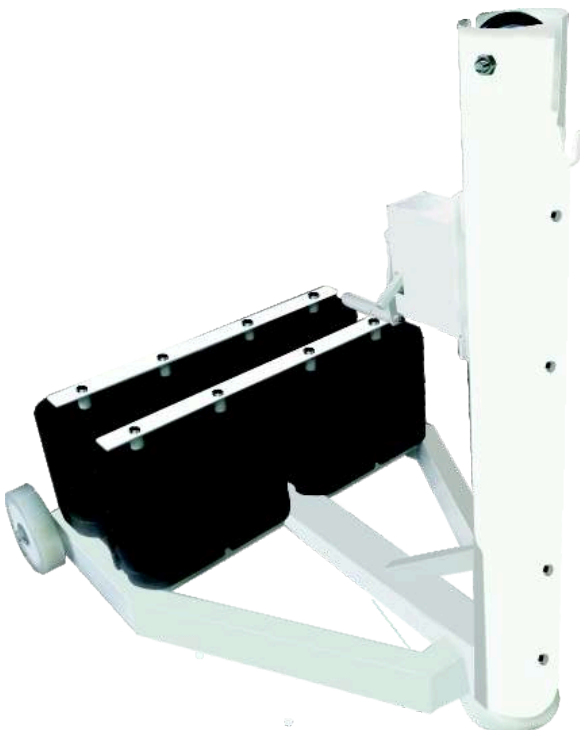

Lawn Tennis

Lawn Tennis Court, Goal Posts, Nets & Accessories

Tennis Pole TP - 1

Base made of M.S. Channel, with concrete filled double weight upright of 3" square pipe, with special system for net tightening, portable and moveable on wheels, weight approx 400kg (± 25kg).

Tennis Pole TP - 2
Base made of M.S. Channel, with concrete filled Single weight upright of 3" square pipe, with special system for net tightening, portable and moveable on wheels, weight approx 250kg (± 25kg).

Tennis Pole TP - 3

Base made of 3" x 1½ " rectangular pipe, with P.V.C. plastic fibre weight, special system for net tightening, portable and moveable on wheels, weight approx 325kg (± 25kg).

(I) TP-3(a) 3" Round pipe upright.

(ii) TP-3(b) 3" Square pipe upright.

Lawn Tennis

Lawn Tennis Court, Goal Posts, Nets & Accessories

Tennis Net TN - 1
Made of synthetic triple cord, machine twisted, with heavy duty top white tape.

Tennis Pole TP - 4
Official Tennis poles made of 3" square pipe inside special brass ratchet system for net tightening, with socket system.