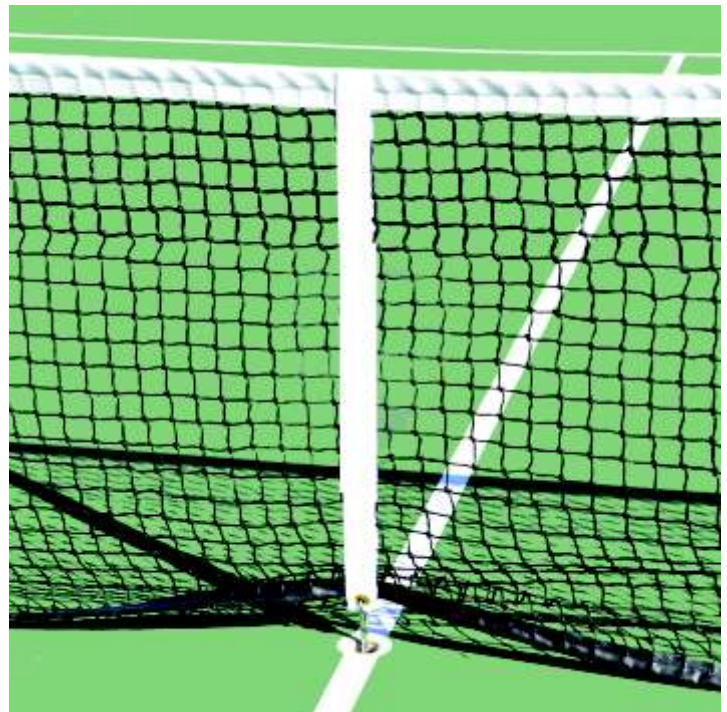

Tennis Net TN - 2

Made of synthetic double cord, machine twisted, with heavy top white tape.

Tennis Pole TP - 5
Made of 3" square pipe, special metallic ratchet system for net tightening.
(I) TP 5(a) Fixed in ground.
(ii) TP 5(b) Socket base with removable upright.

Tennis Pole TP - 6
Made of 3" pipe with manual pressing system for net tightening.
(I) TP-6(a) 3" Round pipe.
(ii) TP-6(b) 3" Square pipe.

Lawn Tennis

Lawn Tennis Court, Goal Posts, Nets & Accessories

Tennis Side Screen

Tennis Screen Synthetic TSS - 1

Made of synthetic water resistant cloth with synthetic white tape backing, holding on eyelets with dog hooks.

Size : 60 ft length x 10 ft height

Tennis Screen Cotton - TSC - 2

Made of cotton canvas cloth with synthetic white tape backing, holding on eyelets with dog hooks.

Size : 60 ft length x 10 ft height

Tennis Net Strap Tape TNST - 1

Made of high quality white synthetic tape with eyelets, hooks, tightners etc.