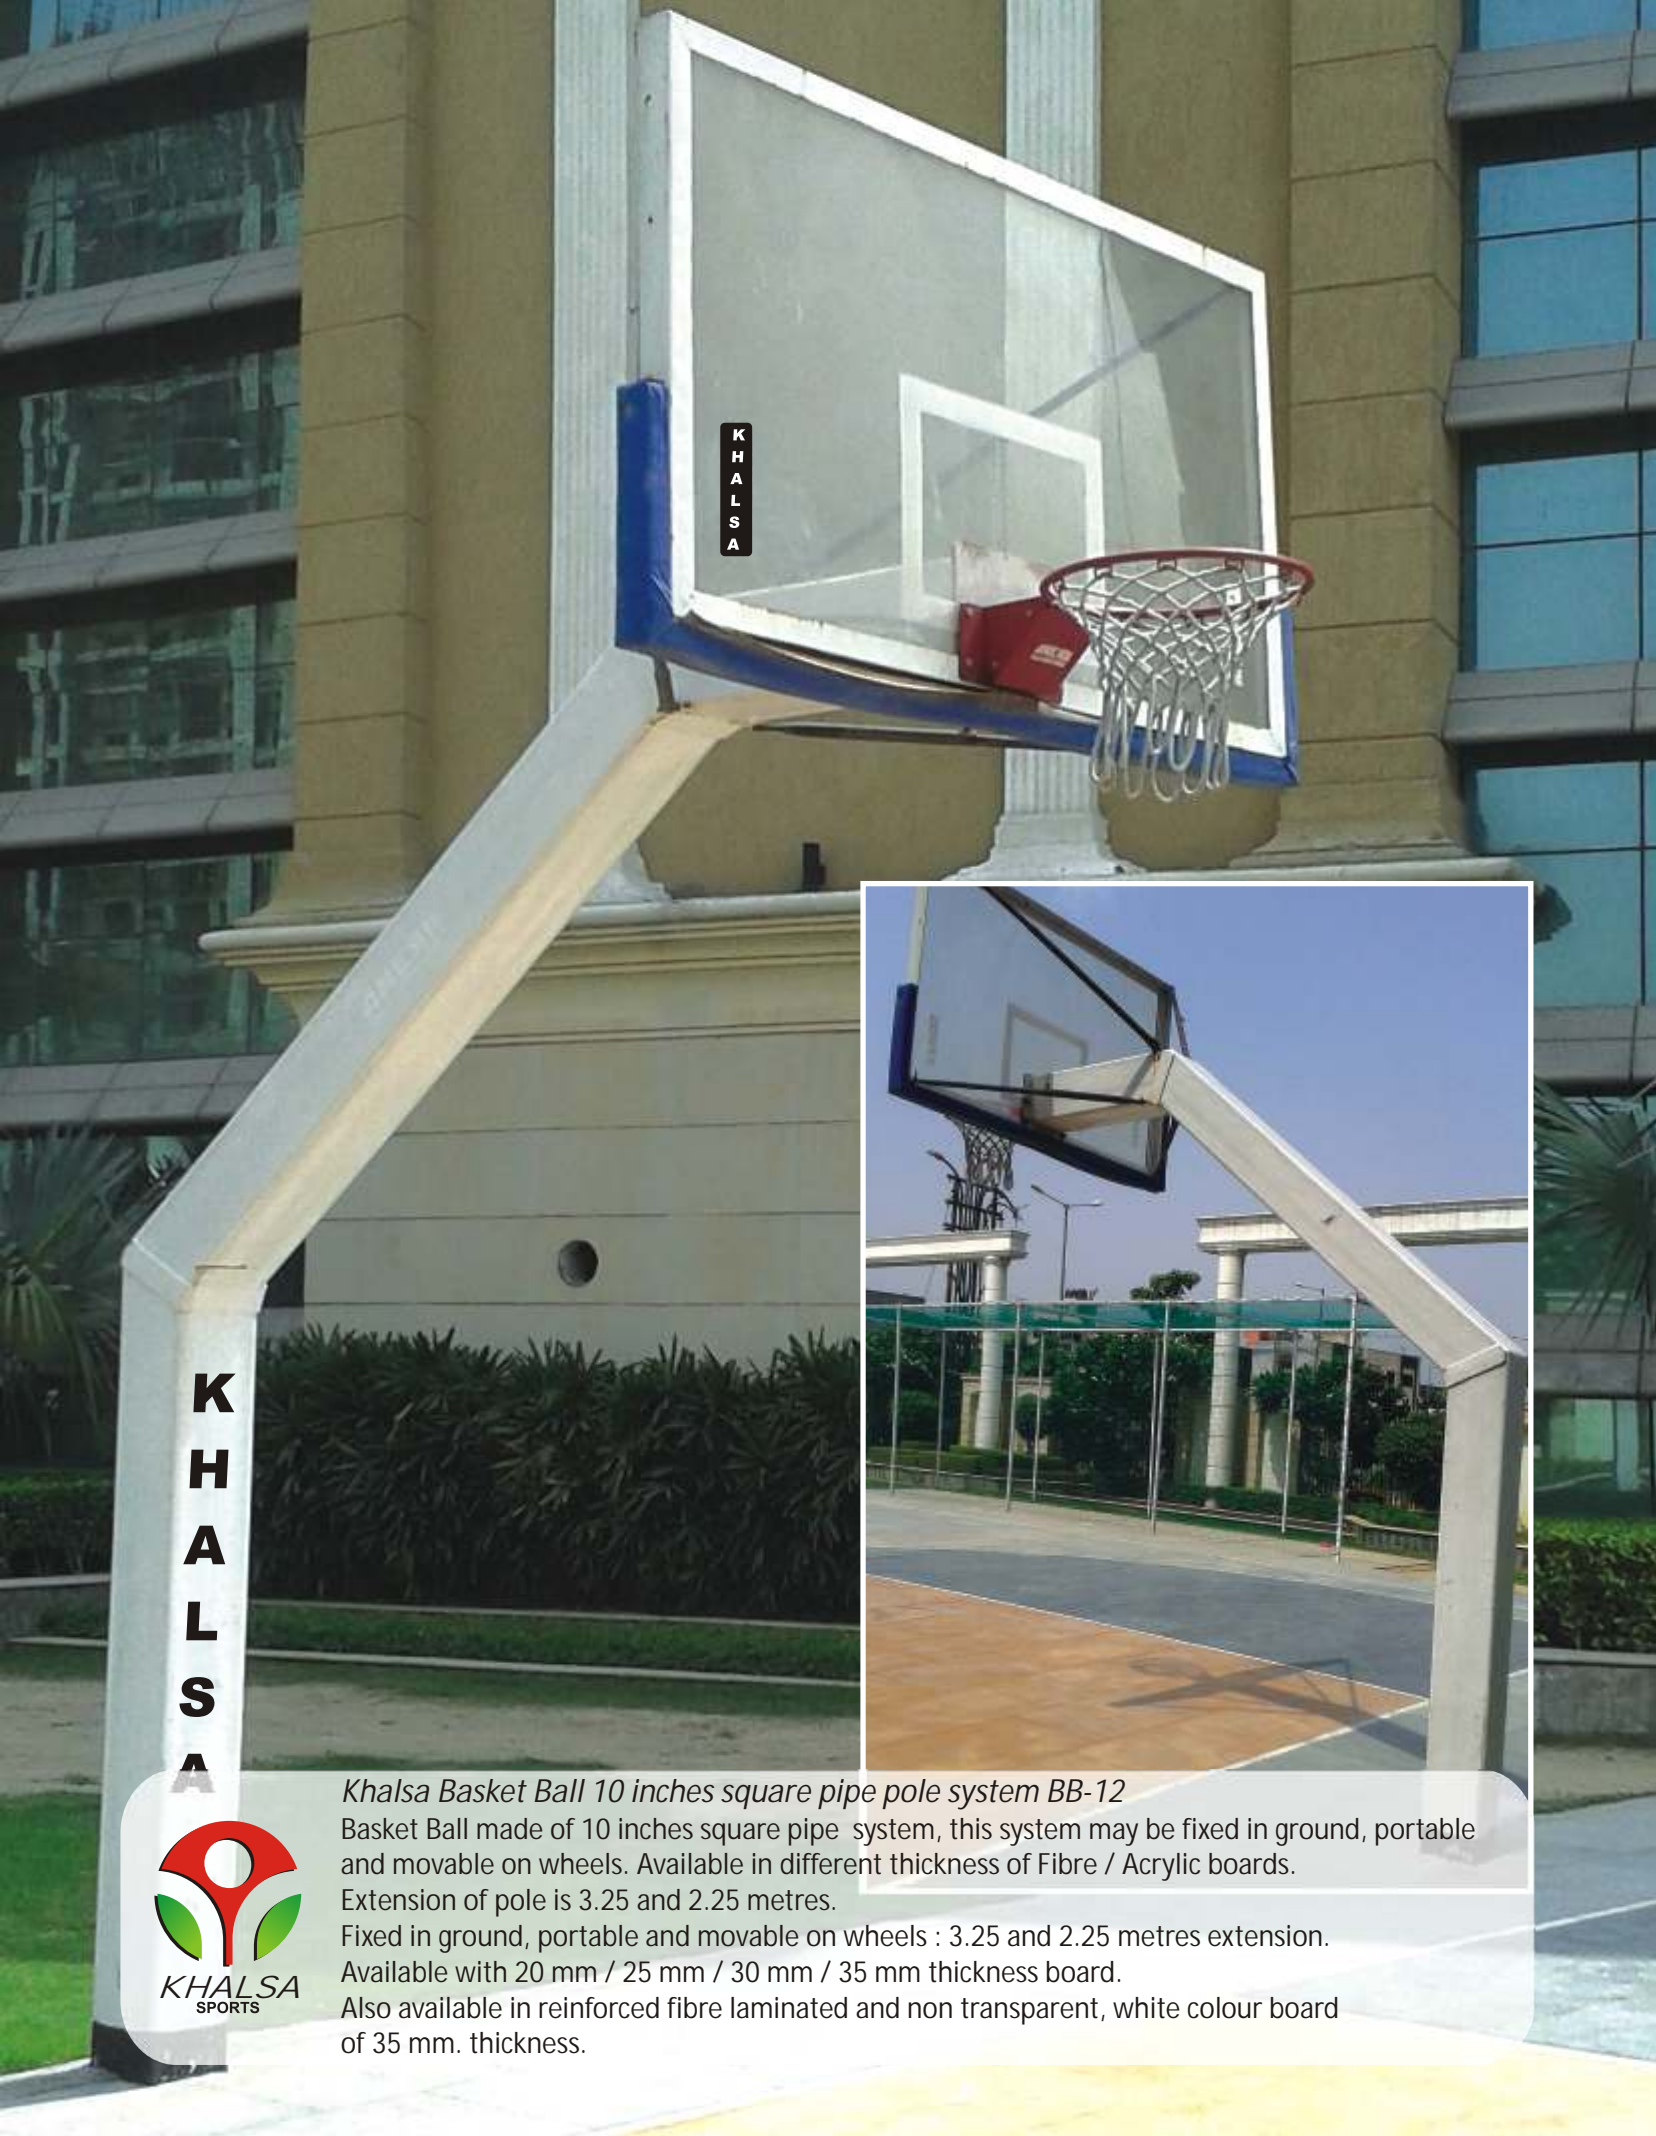

K
H
A
L
S
A

K
H
A
L
S
A

Khalsa Basket Ball 10 inches square pipe pole system BB-12

Basket Ball made of 10 inches square pipe system, this system may be fixed in ground, portable and movable on wheels. Available in different thickness of Fibre / Acrylic boards.

Extension of pole is 3.25 and 2.25 metres.

Fixed in ground, portable and movable on wheels : 3.25 and 2.25 metres extension.

Available with 20 mm / 25 mm / 30 mm / 35 mm thickness board.

Also available in reinforced fibre laminated and non transparent, white colour board of 35 mm. thickness.