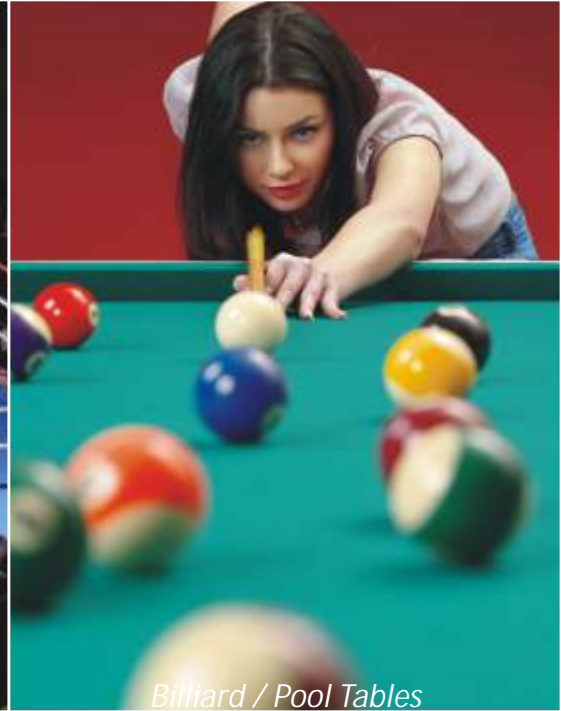

Billiard / Pool Tables