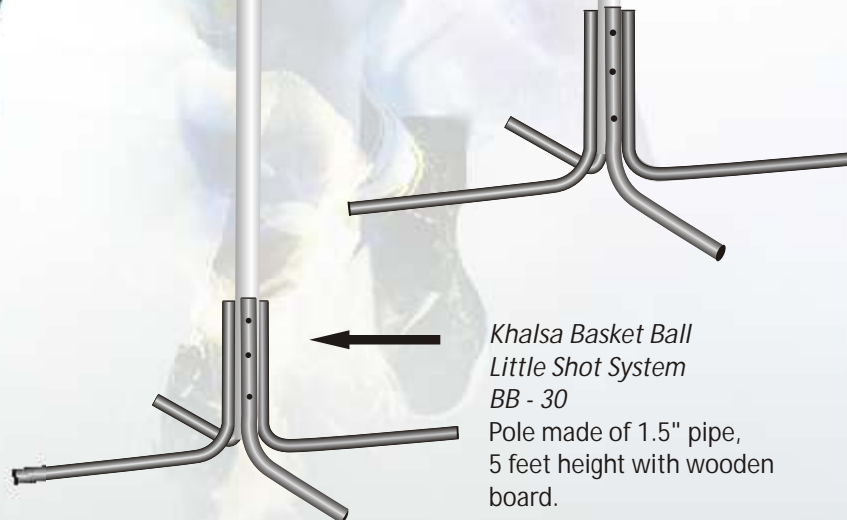

*Khalsa Basket Ball Waterproof
Ply Wall Mounting System BB - 27*

Complete structure made of 2 inches square pipe, 1 mtr. extension with water proof ply board of 15 mm. thickness.

KHALSA
SPORTS

Khalsa Basket Ball Mini Mobile System BB - 28
Pole made of 2" x 1.5" square pipe, adjustable height from 5 ft. to 7 ft., 50 cm. extension, board size 1mtrs. x 80 cm. x 15 mm., made of Fibre / Acrylic board, with front foam protection pad.

KHALSA
SPORTS
Khalsa Net Ball Pole System BB - 31
Pole made of 2" pipe, with ring and net, 6 feet height with wooden board.

Khalsa Basket Ball Kiddy Shot System BB - 29
Pole made of 3" x 2" round pipe, adjustable height from 5 ft. to 7 ft., 25 cm. extension, board size 90 cm. x 60 cm., made of Fibre board, with fibre tank.