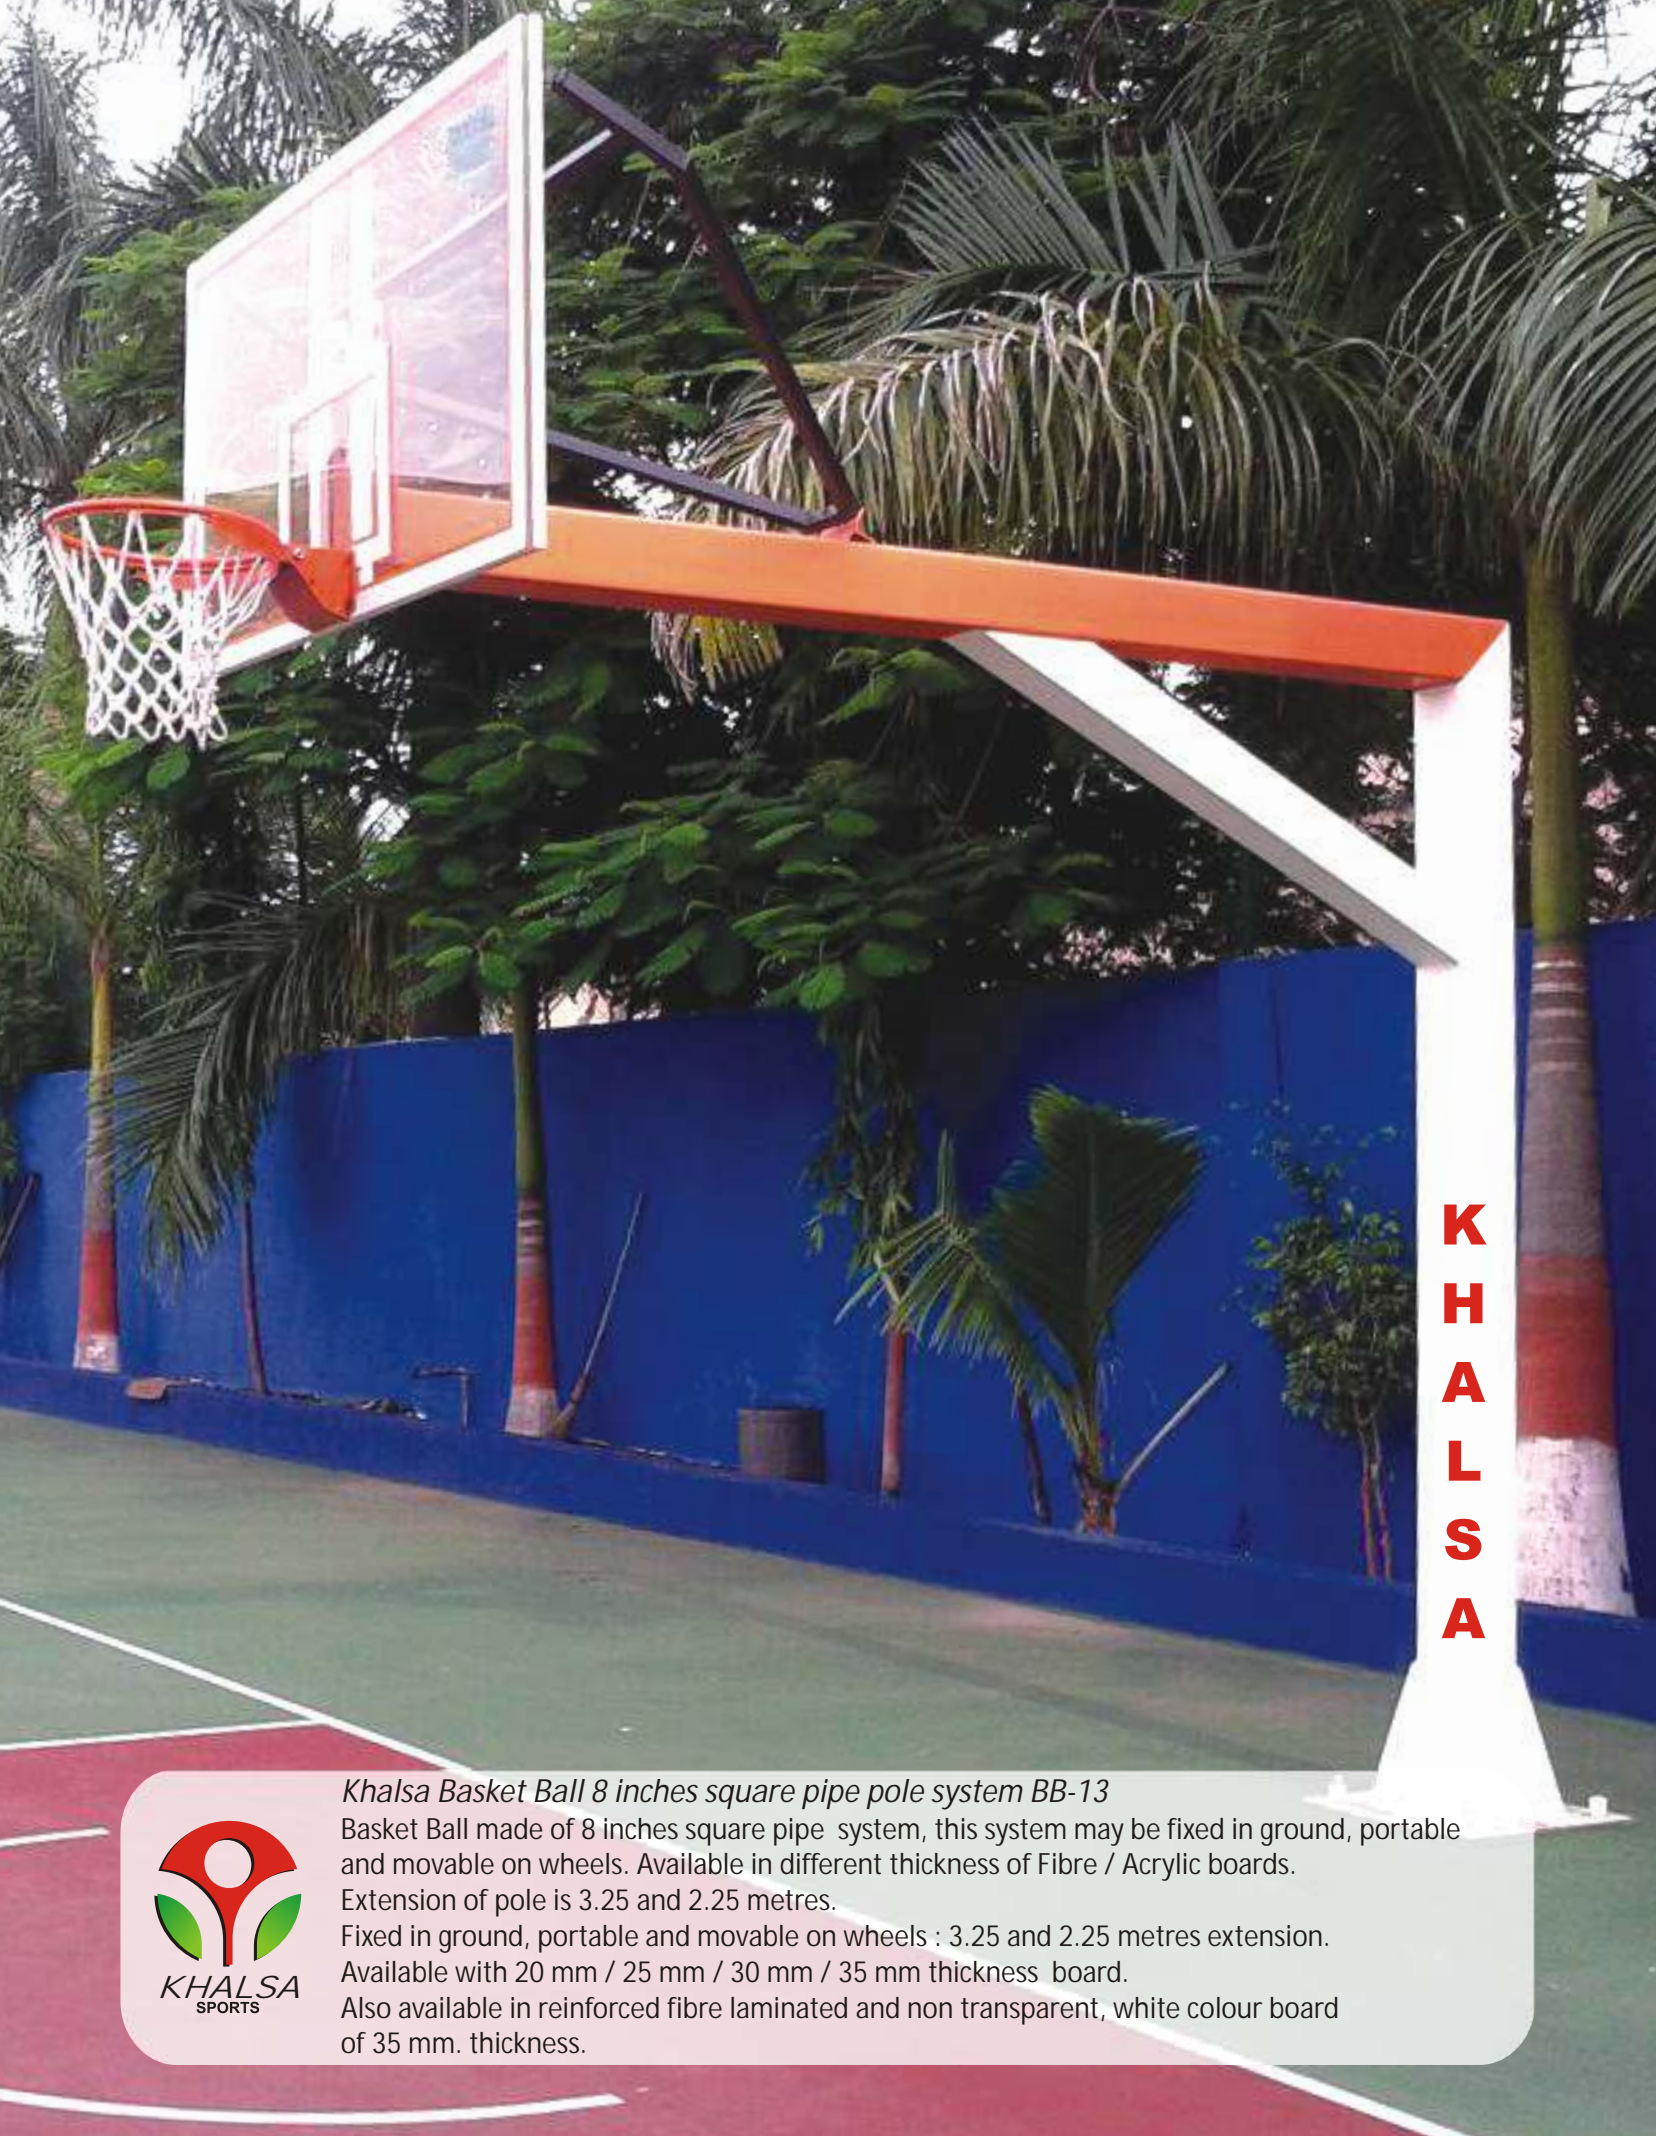

**K
H
A
L
S
A**

Khalsa Basket Ball 8 inches square pipe pole system BB-13

Basket Ball made of 8 inches square pipe system, this system may be fixed in ground, portable and movable on wheels. Available in different thickness of Fibre / Acrylic boards.

Extension of pole is 3.25 and 2.25 metres.

Fixed in ground, portable and movable on wheels : 3.25 and 2.25 metres extension.

Available with 20 mm / 25 mm / 30 mm / 35 mm thickness board.

Also available in reinforced fibre laminated and non transparent, white colour board of 35 mm. thickness.