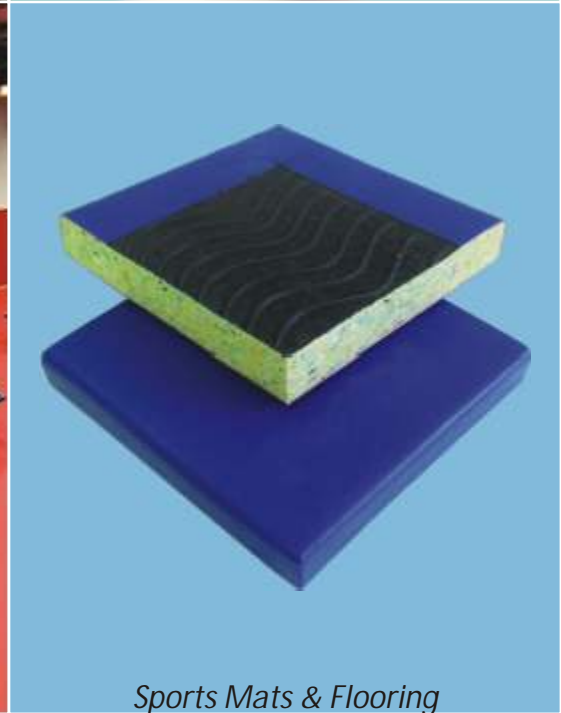

Sports Mats & Flooring