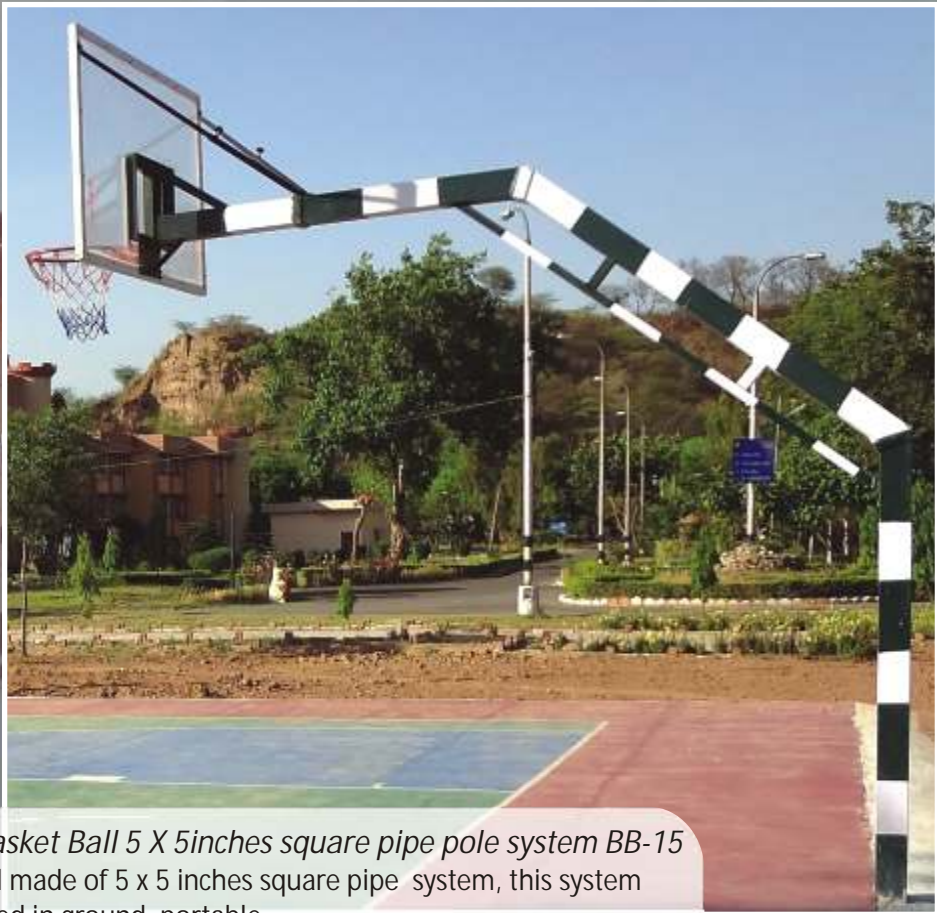

Khalsa Basket Ball 5 X 5 inches square pipe pole system BB-15

Basket Ball made of 5 x 5 inches square pipe system, this system may be fixed in ground, portable and movable on wheels. Available in different thickness of Fibre / Acrylic boards.

Extension of pole is 3.25 and 2.25 metres.

Fixed in ground, portable and movable on wheels : 3.25 and 2.25 metres extension.

Available with 20 mm / 25 mm / 30 mm thickness board.

Also available in reinforced fibre laminated and non transparent, white colour board of 35 mm. thickness.