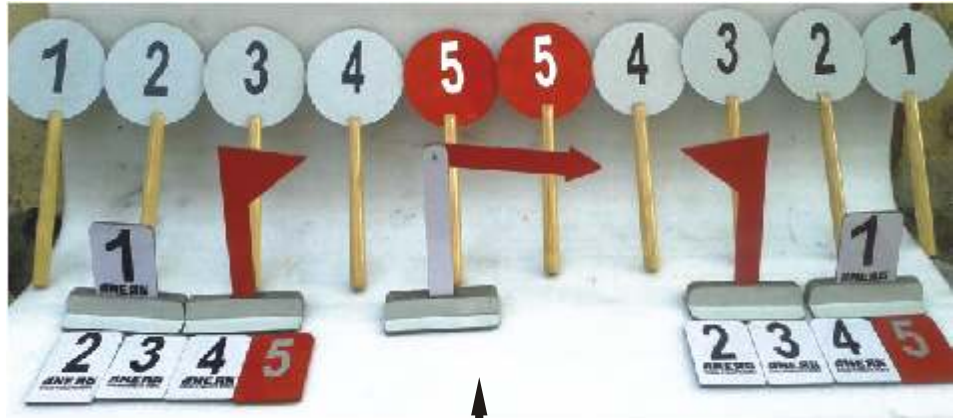

Khalsa Basketball Judges Table Equipment / Foul Marking Set KFMS - 1