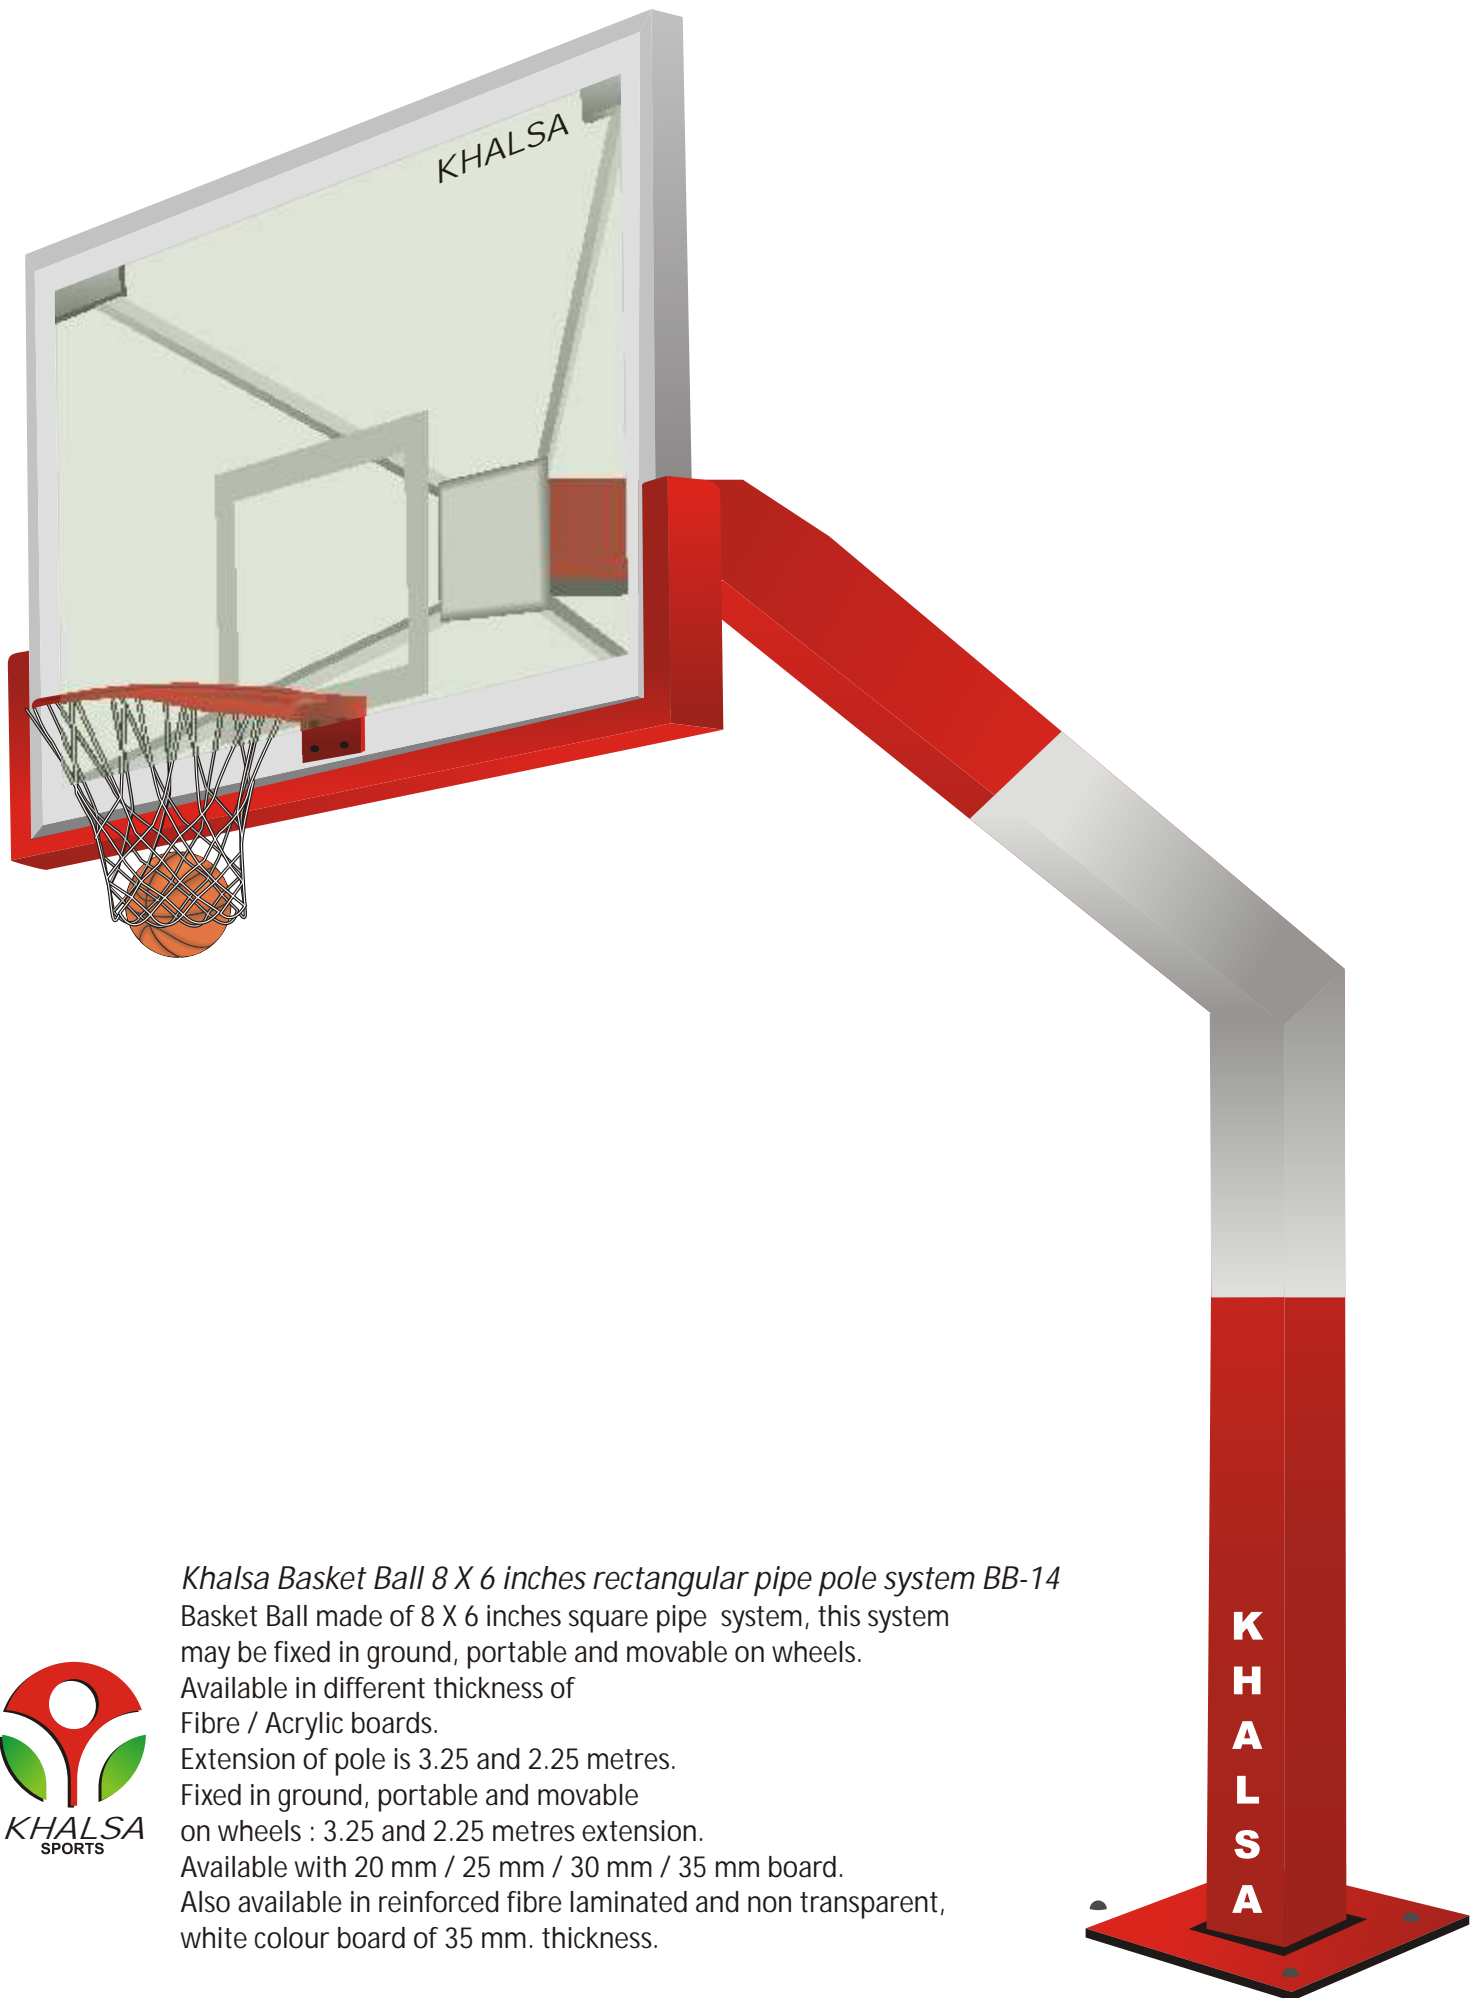

**K
H
A
L
S
A**

Khalsa Basket Ball 8 inches square pipe pole system BB-13

Basket Ball made of 8 inches square pipe system, this system may be fixed in ground, portable and movable on wheels. Available in different thickness of Fibre / Acrylic boards.

Extension of pole is 3.25 and 2.25 metres.

Fixed in ground, portable and movable on wheels : 3.25 and 2.25 metres extension.

Available with 20 mm / 25 mm / 30 mm / 35 mm thickness board.

Also available in reinforced fibre laminated and non transparent, white colour board of 35 mm. thickness.