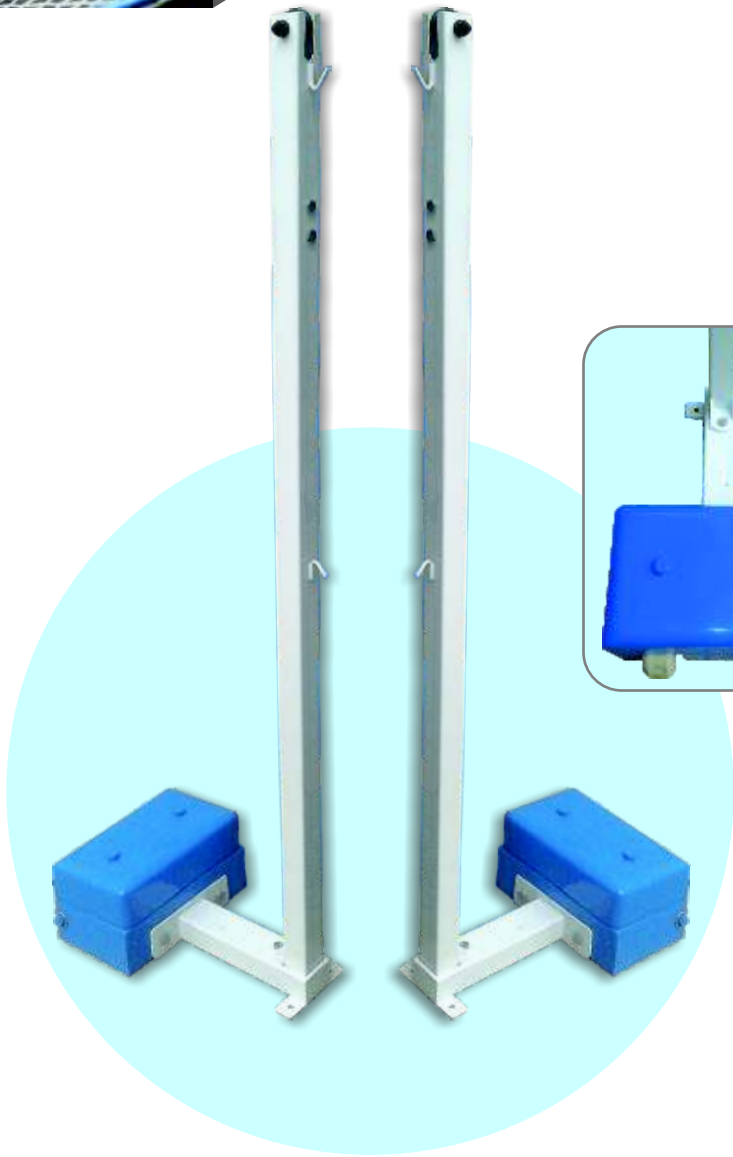

Badminton

Badminton Court, Goal Posts, Nets & Accessories

Badminton Pole BP1

Base Made of Solid M.S Steel with attachment of 2" x 2" square pipe with pulley and tighter for tightening the net.
Portable and Moveable on wheels

B.P. 1(a) 4" x 4" solid MS Steel Weight Approx 190 kg (+-10 kg)

B.P. 1(b) 3" x 3" solid MS Steel Weight Approx 155 kg (+-5 kg)

Badminton

Badminton Court, Goal Posts, Nets & Accessories

Badminton Pole BP2

Base Made of Solid cast iron dye finished weight, attachment of base with 3"x2" rectangle pipe and uprights of 2" x 2" square/ 1.5" round pipe.

Badminton Pole BP5

Base made of 8" and 6" M.S pipe with concrete filled weight, uprights of 1.5 pipe. Portable and Moveable on wheels Weight Approx 150 kg (+-10 kg)

Badminton

Badminton Pole BP6

Base made of one 6" and two 4" M.S pipe with concrete filled weight, uprights of 1.5 pipe. Portable and Moveable on wheels.

Badminton Pole BP8

Base made of 2" x 2" square pipe with P.V.C fibre plastic filled weight, uprights of 2" x 2" square and 1.5" x 1.5" square pipe, adjustable height, portable and moveable on wheels, weight as per requirement.