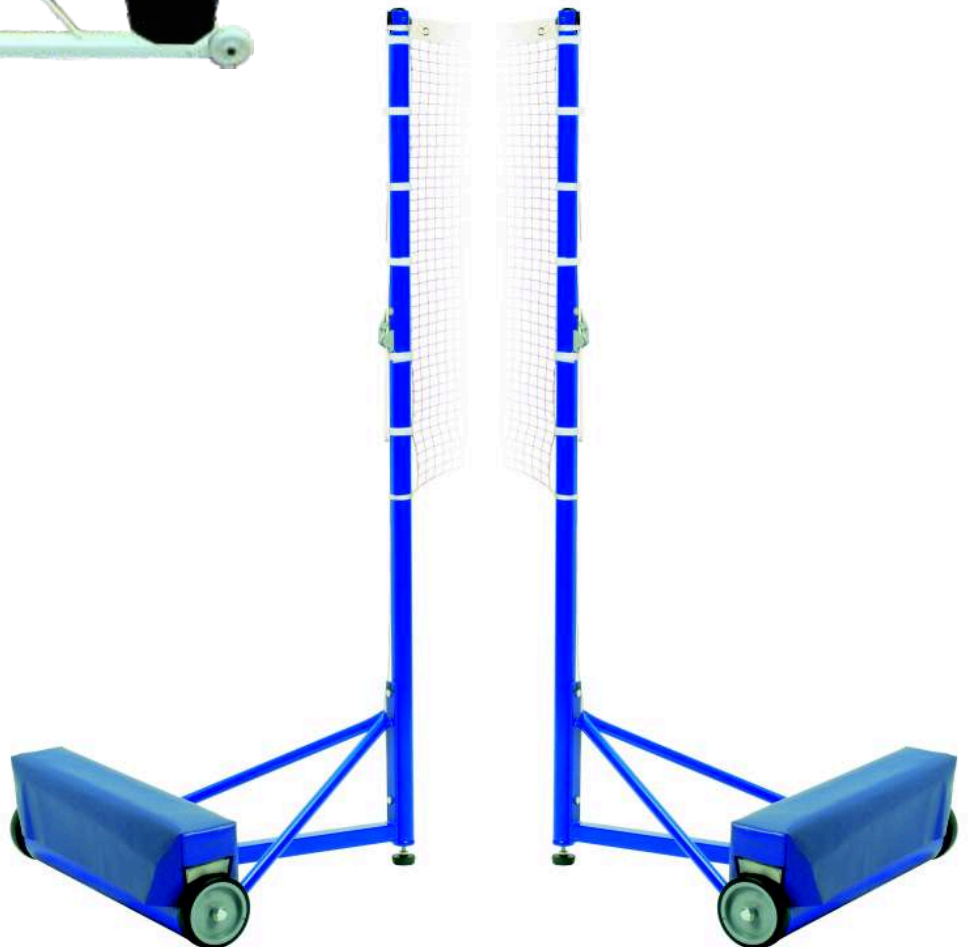

Badminton Pole BP9

Base made of M.S pipe with filled concrete weight, covered with non-tearing and non-abrasive synthetic cloth cover, with 1.5" upright and leveller at bottom, portable and moveable on wheels, weight approx 155 kg (+-5 kg)