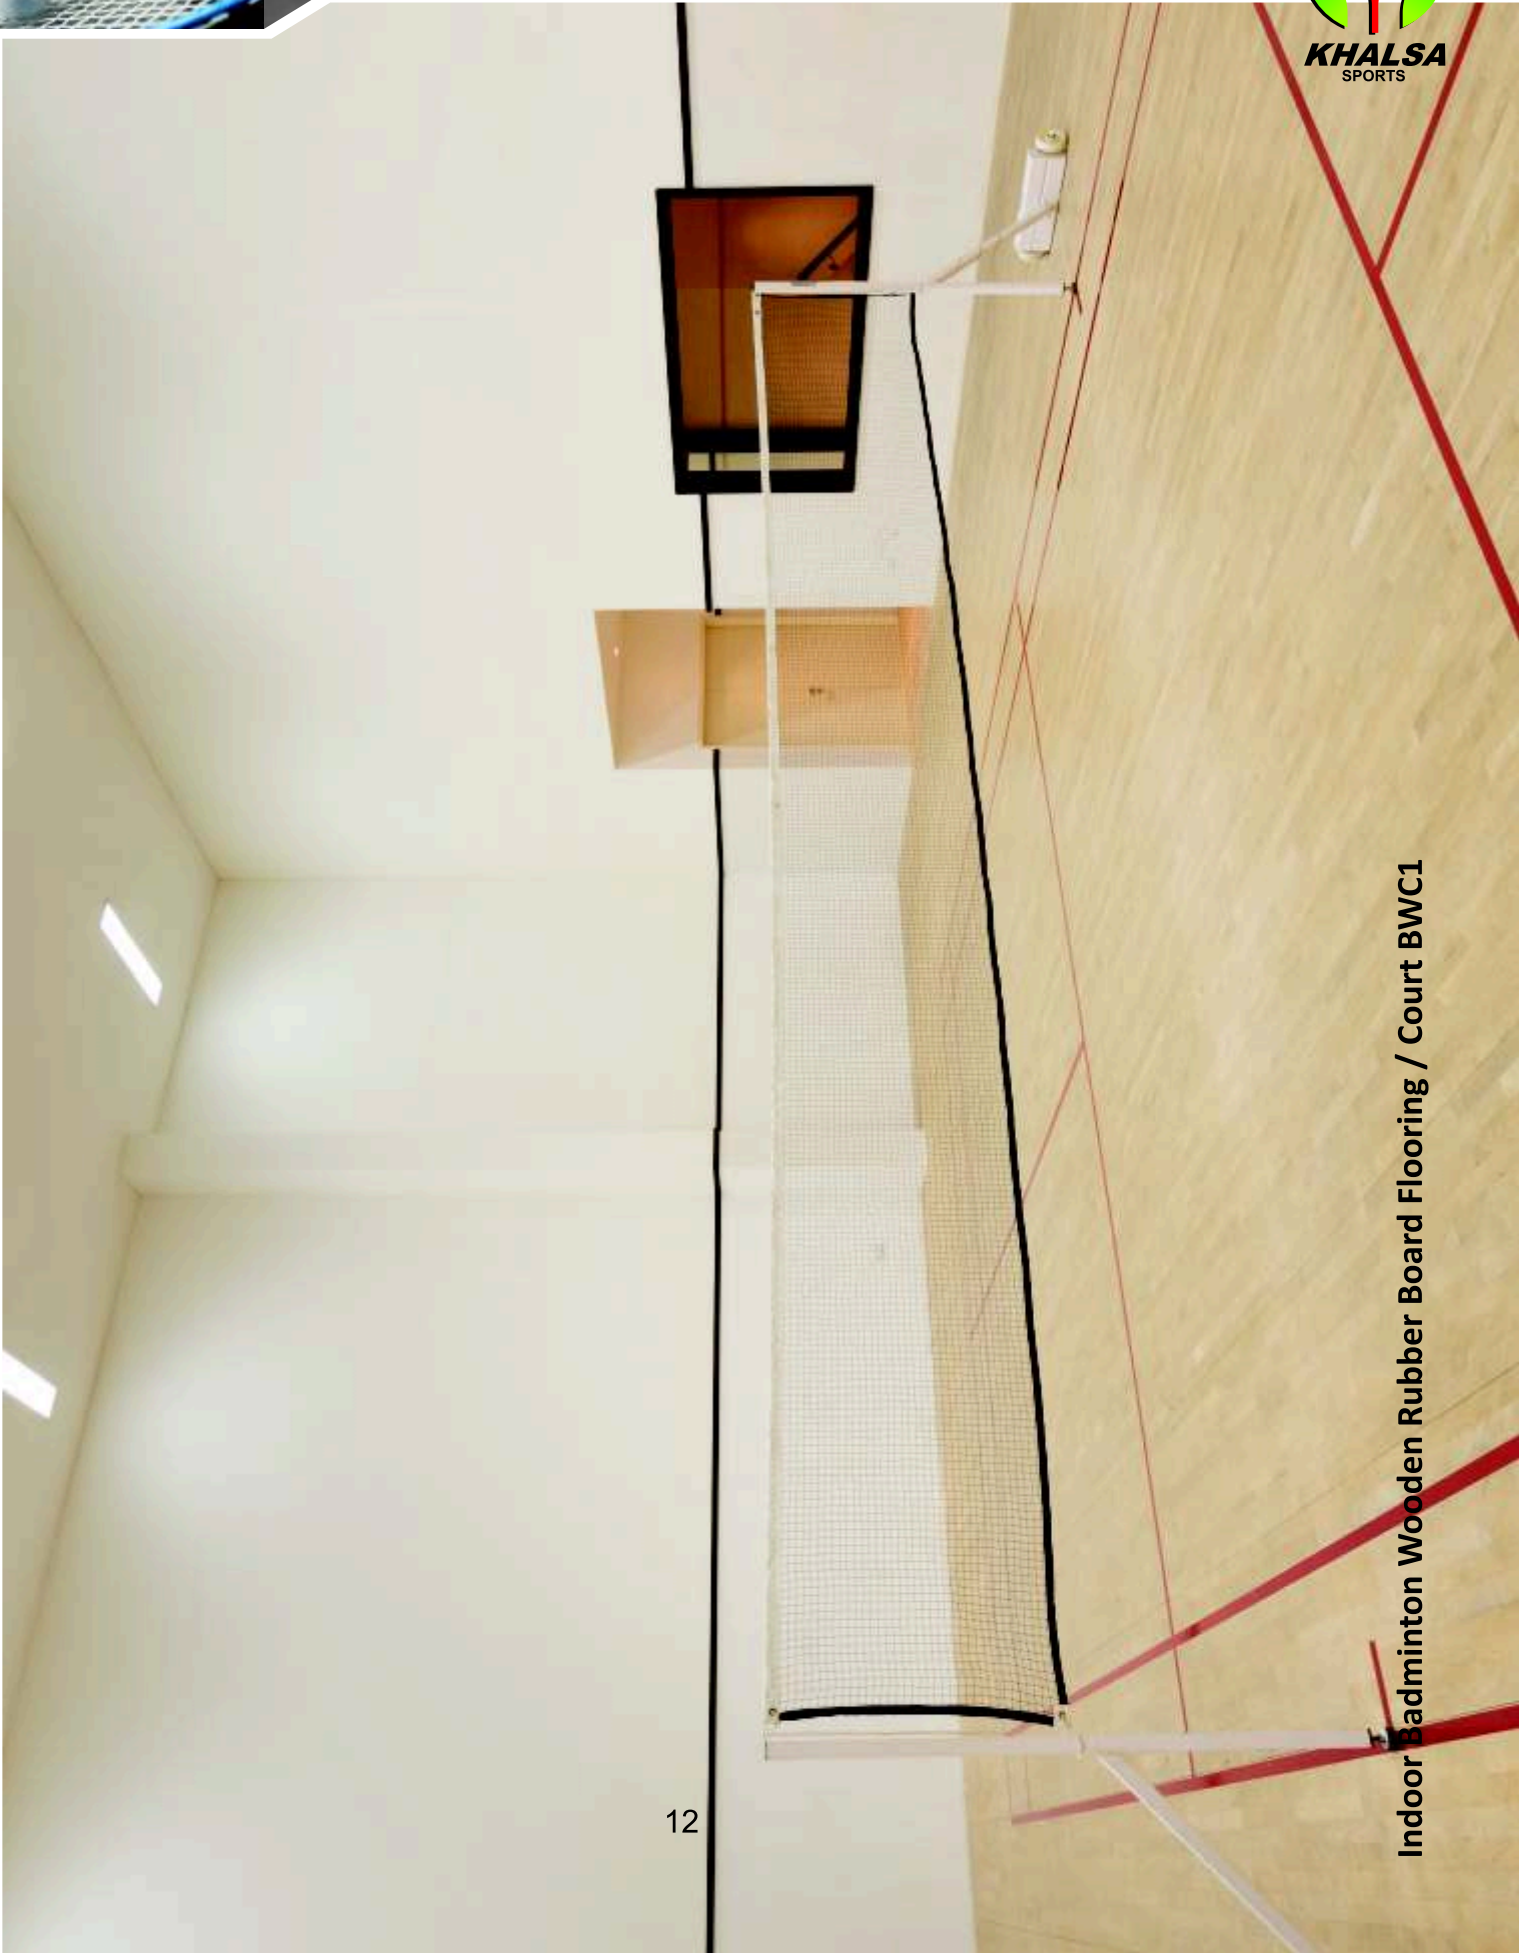

Badminton Court, Goal Posts, Nets & Accessories