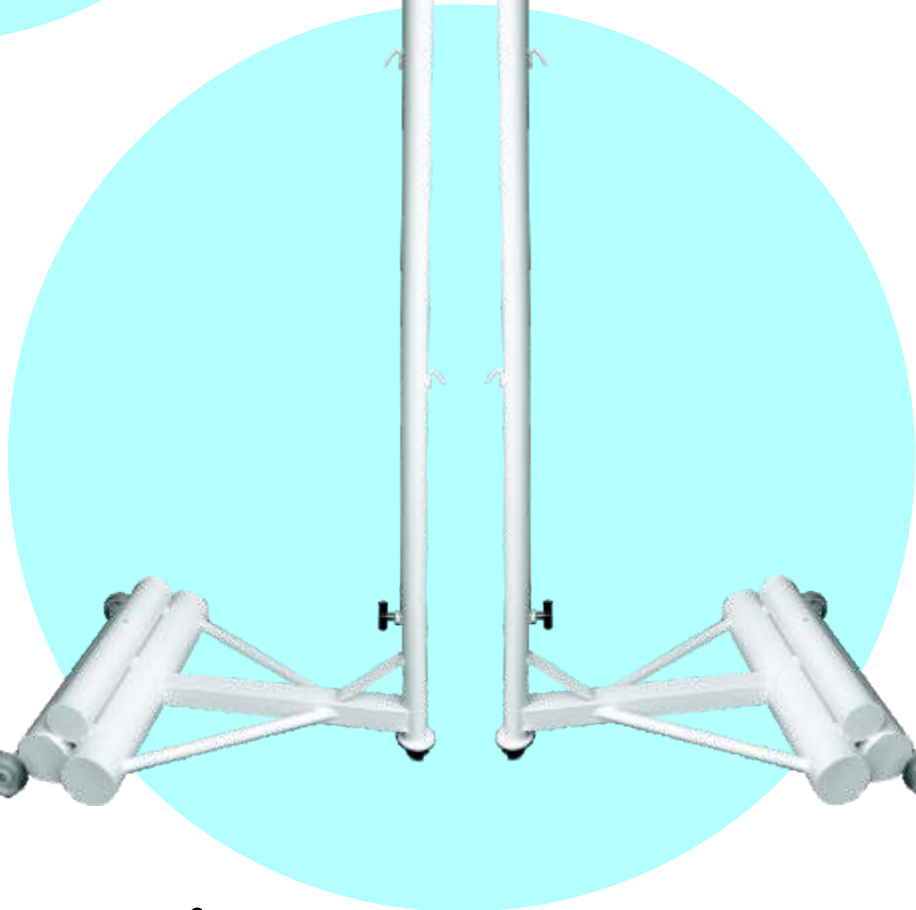

Badminton Pole BP7

Base made of 5", 4" and 3" M.S pipe with concrete filled weight, uprights of 1.5 pipe. Portable and Moveable on wheels.

Weight Approx 100 kg (+-10 kg)