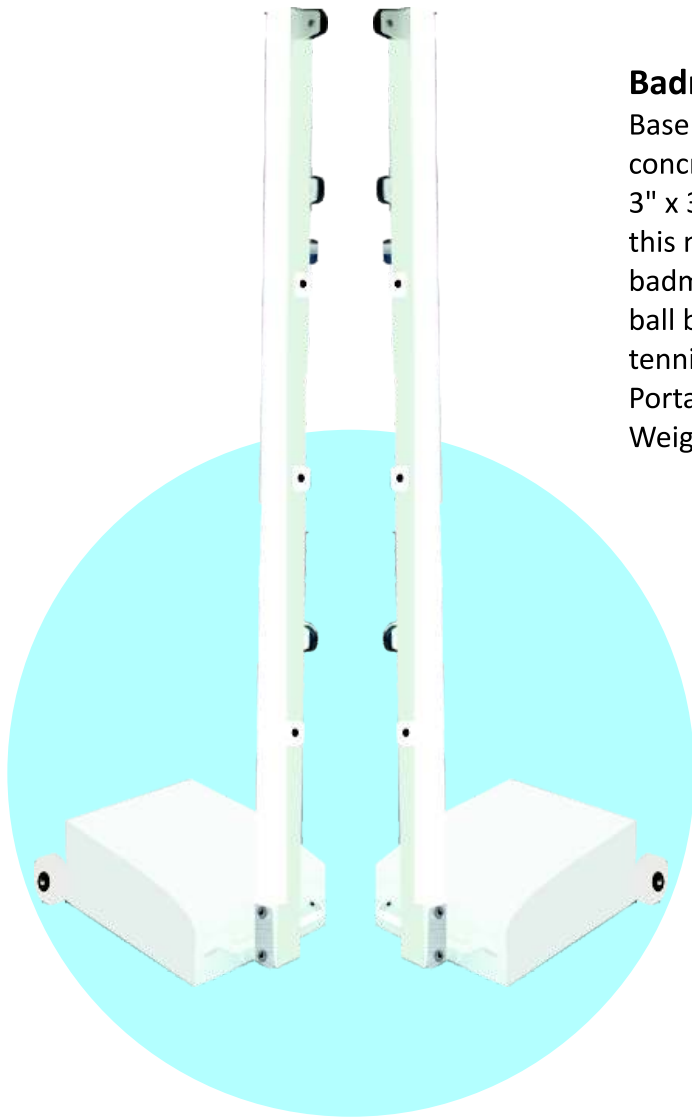

Badminton

Badminton Court, Goal Posts, Nets & Accessories

Badminton Pole BP1

Base Made of Solid M.S Steel with attachment of 2" x 2" square pipe with pulley and tighter for tightening the net.
Portable and Moveable on wheels

B.P. 1(a) 4" x 4" solid MS Steel Weight Approx 190 kg (+-10 kg)

B.P. 1(b) 3" x 3" solid MS Steel Weight Approx 155 kg (+-5 kg)

Badminton

Badminton Court, Goal Posts, Nets & Accessories

Badminton Pole BP2

Base Made of Solid cast iron dye finished weight, attachment of base with 3"x2" rectangle pipe and uprights of 2" x 2" square/ 1.5" round pipe.

Portable and Moveable on wheels

Weight Approx 160 kg (+5 kg)
B.P. 2(a) upright with 2" x 2" square pipe

B.P. 2(b) upright with 1.5" round pipe

Badminton Pole BP3

Base made of M.S Solid weight with 1.5" square upright.

Portable and moveable on wheels,

weight approx 160 kg (+5 kg)

Badminton

Badminton Pole- B.P.-4

Base made of M.S Channel with concrete filled weight, upright of 3" x 3" square pDipe, this may be used in tennis, badminton, Sepaktakra, ball badminton, tennicoit and volleyball. Portable and Moveable on wheels Weight Approx 200 kg (+-10 kgP