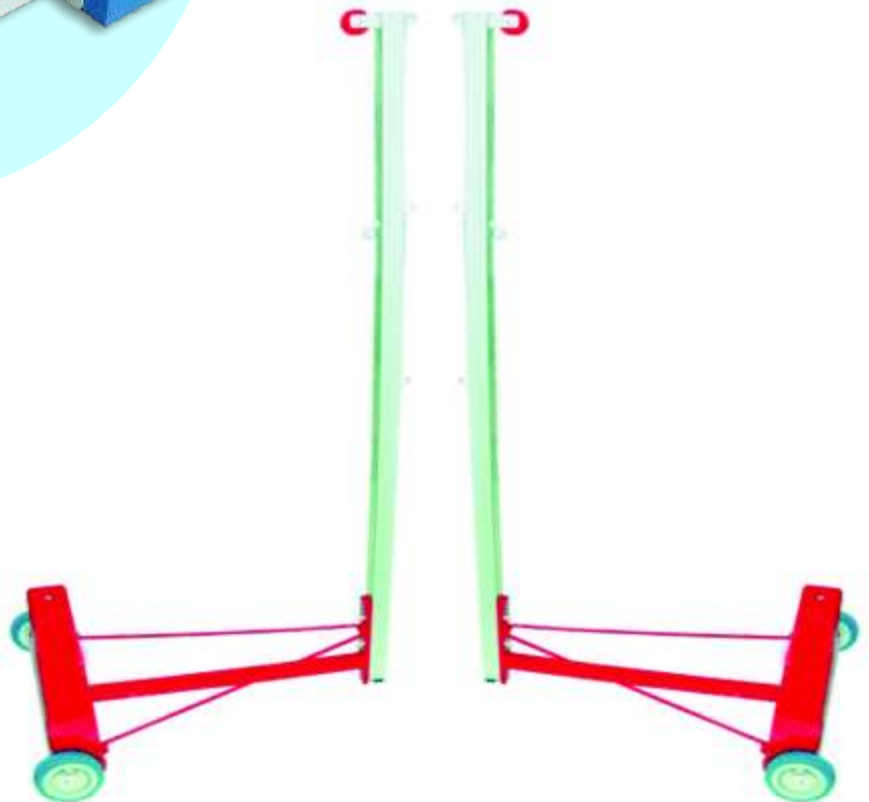

Badminton

Badminton Court, Goal Posts, Nets & Accessories

Badminton Pole BP1

Base Made of Solid M.S Steel with attachment of 2" x 2" square pipe with pulley and tighter for tightening the net.
Portable and Moveable on wheels

Portable and Moveable on wheels

Weight Approx 160 kg (+5 kg)
B.P. 2(a) upright with 2" x 2" square pipe

B.P. 2(b) upright with 1.5" round pipe

Badminton Pole BP3

Base made of M.S Solid weight with 1.5" square upright.

Portable and moveable on wheels,

weight approx 160 kg (+5 kg)

Badminton

Badminton Pole- B.P.-4

Base made of M.S Channel with concrete filled weight, upright of 3" x 3" square pDipe, this may be used in tennis, badminton, Sepaktakra, ball badminton, tennicoit and volleyball. Portable and Moveable on wheels Weight Approx 200 kg (+-10 kgP

Badminton Pole BP8

Base made of 2" x 2" square pipe with P.V.C fibre plastic filled weight, uprights of 2" x 2" square and 1.5" x 1.5" square pipe, adjustable height, portable and moveable on wheels, weight as per requirement.