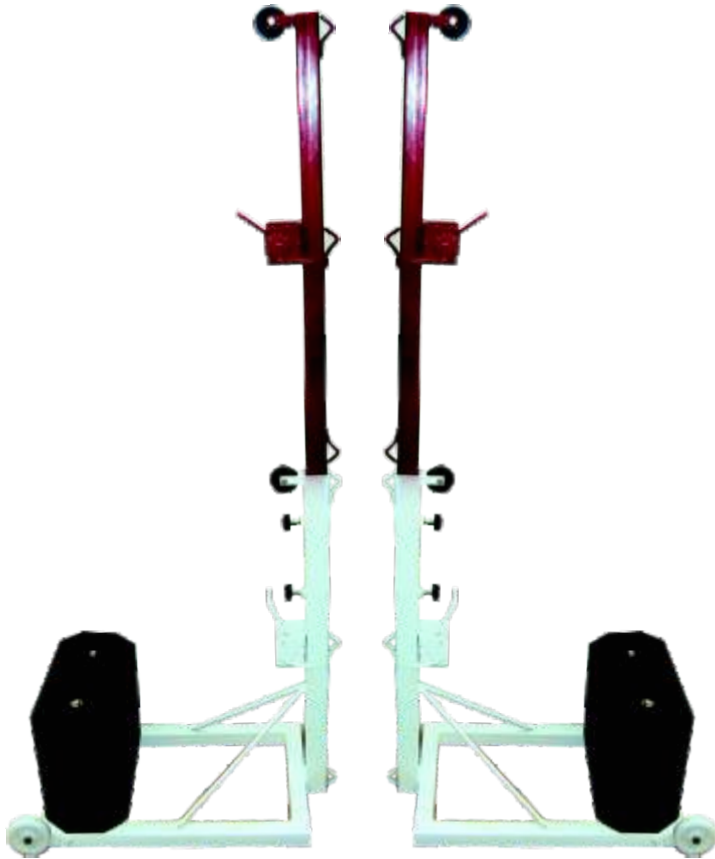

Badminton

Badminton Court, Goal Posts, Nets & Accessories

Badminton Pole BP1

Base Made of Solid M.S Steel with attachment of 2" x 2" square pipe with pulley and tighter for tightening the net.
Portable and Moveable on wheels

Badminton Pole BP5

Base made of 8" and 6" M.S pipe with concrete filled weight, uprights of 1.5 pipe. Portable and Moveable on wheels Weight Approx 150 kg (+-10 kg)

Badminton

Badminton Pole BP6

Base made of one 6" and two 4" M.S pipe with concrete filled weight, uprights of 1.5 pipe. Portable and Moveable on wheels.

Weight Approx 125 kg (+-10 kg)

Badminton Pole BP7

Base made of 5", 4" and 3" M.S pipe with concrete filled weight, uprights of 1.5 pipe. Portable and Moveable on wheels.

Weight Approx 100 kg (+-10 kg)

Badminton

Badminton Pole BP8

Base made of 2" x 2" square pipe with P.V.C fibre plastic filled weight, uprights of 2" x 2" square and 1.5" x 1.5" square pipe, adjustable height, portable and moveable on wheels, weight as per requirement.