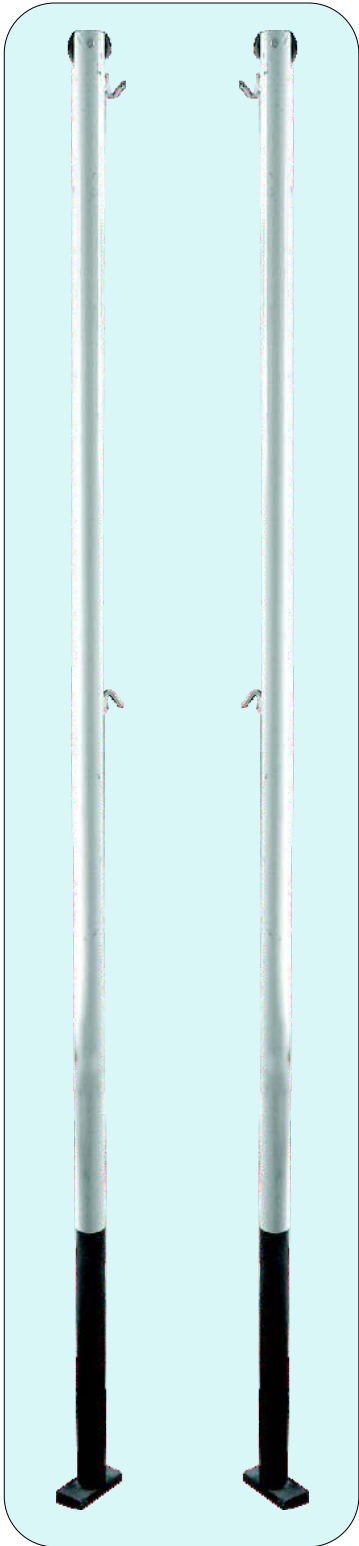

Badminton

Badminton Court, Goal Posts, Nets & Accessories

Badminton Pole BP1

Base Made of Solid M.S Steel with attachment of 2" x 2" square pipe with pulley and tighter for tightening the net.
Portable and Moveable on wheels

Badminton Pole BP8

Base made of 2" x 2" square pipe with P.V.C fibre plastic filled weight, uprights of 2" x 2" square and 1.5" x 1.5" square pipe, adjustable height, portable and moveable on wheels, weight as per requirement.

Badminton Pole BP9

Base made of M.S pipe with filled concrete weight, covered with non-tearing and non-abrasive synthetic cloth cover, with 1.5" upright and leveller at bottom, portable and moveable on wheels, weight approx 155 kg (+-5 kg)

Badminton

Badminton Court, Goal Posts, Nets & Accessories

Badminton Pole BP10

Made of M.S pipe, fixed in ground.

- (A) B.P- 10(a) 2" pipe
- (B) B.P- 10(b) 1.5" pipe
- (C) B.P- 10(c) 1.25" pipe

Badminton Pole BP11