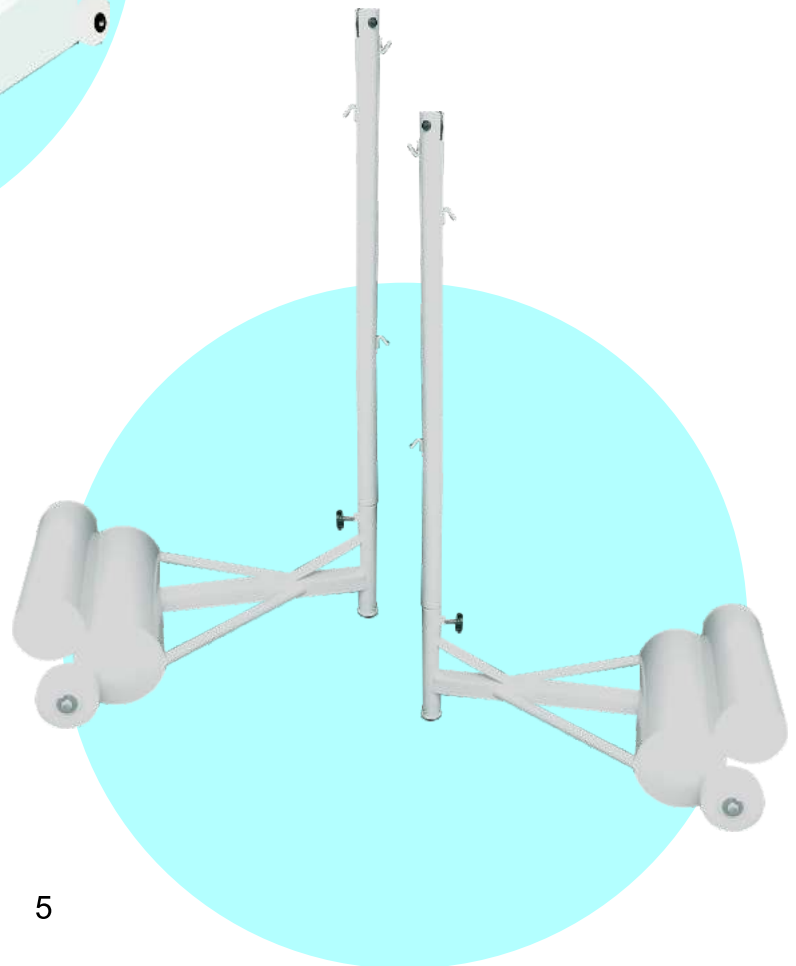

Badminton

Badminton Court, Goal Posts, Nets & Accessories

Badminton Pole BP1

Base Made of Solid M.S Steel with attachment of 2" x 2" square pipe with pulley and tighter for tightening the net.
Portable and Moveable on wheels

Portable and moveable on wheels,

weight approx 160 kg (+5 kg)

Badminton

Badminton Pole- B.P.-4

Base made of M.S Channel with concrete filled weight, upright of 3" x 3" square pDipe, this may be used in tennis, badminton, Sepaktakra, ball badminton, tennicoit and volleyball. Portable and Moveable on wheels Weight Approx 200 kg (+-10 kgP

Badminton Pole BP5

Base made of 8" and 6" M.S pipe with concrete filled weight, uprights of 1.5 pipe. Portable and Moveable on wheels Weight Approx 150 kg (+-10 kg)

Badminton

Badminton Pole BP6

Base made of one 6" and two 4" M.S pipe with concrete filled weight, uprights of 1.5 pipe. Portable and Moveable on wheels.

Badminton Pole BP8

Base made of 2" x 2" square pipe with P.V.C fibre plastic filled weight, uprights of 2" x 2" square and 1.5" x 1.5" square pipe, adjustable height, portable and moveable on wheels, weight as per requirement.