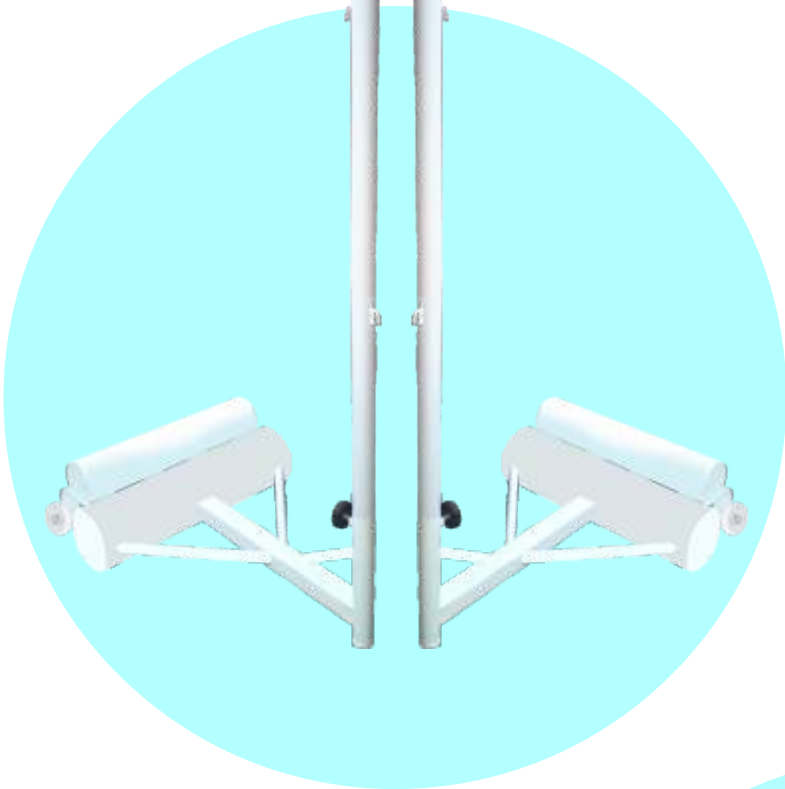

Badminton

Badminton Court, Goal Posts, Nets & Accessories

Badminton Pole BP1

Base Made of Solid M.S Steel with attachment of 2" x 2" square pipe with pulley and tighter for tightening the net.
Portable and Moveable on wheels

Portable and moveable on wheels,

weight approx 160 kg (+5 kg)

Badminton

Badminton Pole- B.P.-4

Base made of M.S Channel with concrete filled weight, upright of 3" x 3" square pDipe, this may be used in tennis, badminton, Sepaktakra, ball badminton, tennicoit and volleyball. Portable and Moveable on wheels Weight Approx 200 kg (+-10 kgP

Badminton Pole BP5

Base made of 8" and 6" M.S pipe with concrete filled weight, uprights of 1.5 pipe. Portable and Moveable on wheels Weight Approx 150 kg (+-10 kg)

Badminton

Badminton Pole BP6

Base made of one 6" and two 4" M.S pipe with concrete filled weight, uprights of 1.5 pipe. Portable and Moveable on wheels.

Badminton Pole BP8

Base made of 2" x 2" square pipe with P.V.C fibre plastic filled weight, uprights of 2" x 2" square and 1.5" x 1.5" square pipe, adjustable height, portable and moveable on wheels, weight as per requirement.